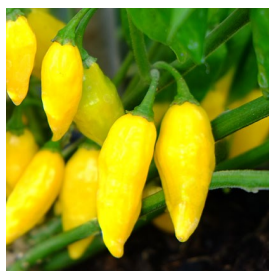

CHILLIES - DWARF & TRAILING

These are dwarf / trailing varieties and are all less than 18" / 45cm tall.

Roxi -
medium-hot

Apache -
hot

Basket of Fire -
hot

Bird Eye Demon
- hot

Bolivian Rainbow
- hot

Calico -
hot

Coffee Bean -
hot

Fiery Flames -
hot

Hot Palette -
hot

Lemonella -
hot

Madre Vieja -
hot

Orange Tyger -
hot

Pixie Lights -
hot

Spike -
hot