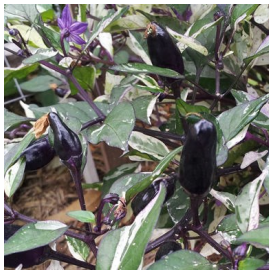

CHILLIES - DWARF & TRAILING

These are dwarf / trailing varieties and are all less than 18" / 45cm tall.

Roxi -
medium-hot

Apache -
hot

Basket of Fire -
hot

Bird Eye Demon
- hot

Bolivian Rainbow
- hot

Calico -
hot

Coffee Bean -
hot

Fiery Flames -
hot

Hot Palette -
hot

Lemonella -
hot

Madre Vieja -
hot

Orange Tyger -
hot

Pixie Lights -
hot

Spike -
hot