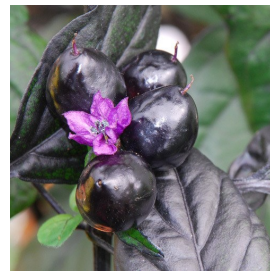

CHILLIES - DWARF & TRAILING

These are dwarf / trailing varieties and are all less than 18" / 45cm tall.

Joker - no heat at all

Sunset - no heat at all

Cardiff Queen - mild

Explosive Ember - mild

Purple Tiger - mild

Firecracker - medium-mild

Bird Eye Italico - medium

Eureka - medium

Loco - medium

Mayan Black Blood - medium

Midnight Pearl Babies - medium

Piccante a Mazzetti - medium

Sizzler - medium