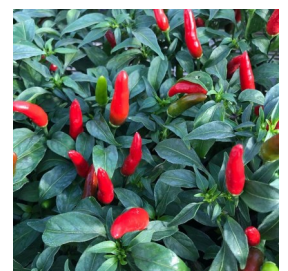

Quickfire - medium-hot